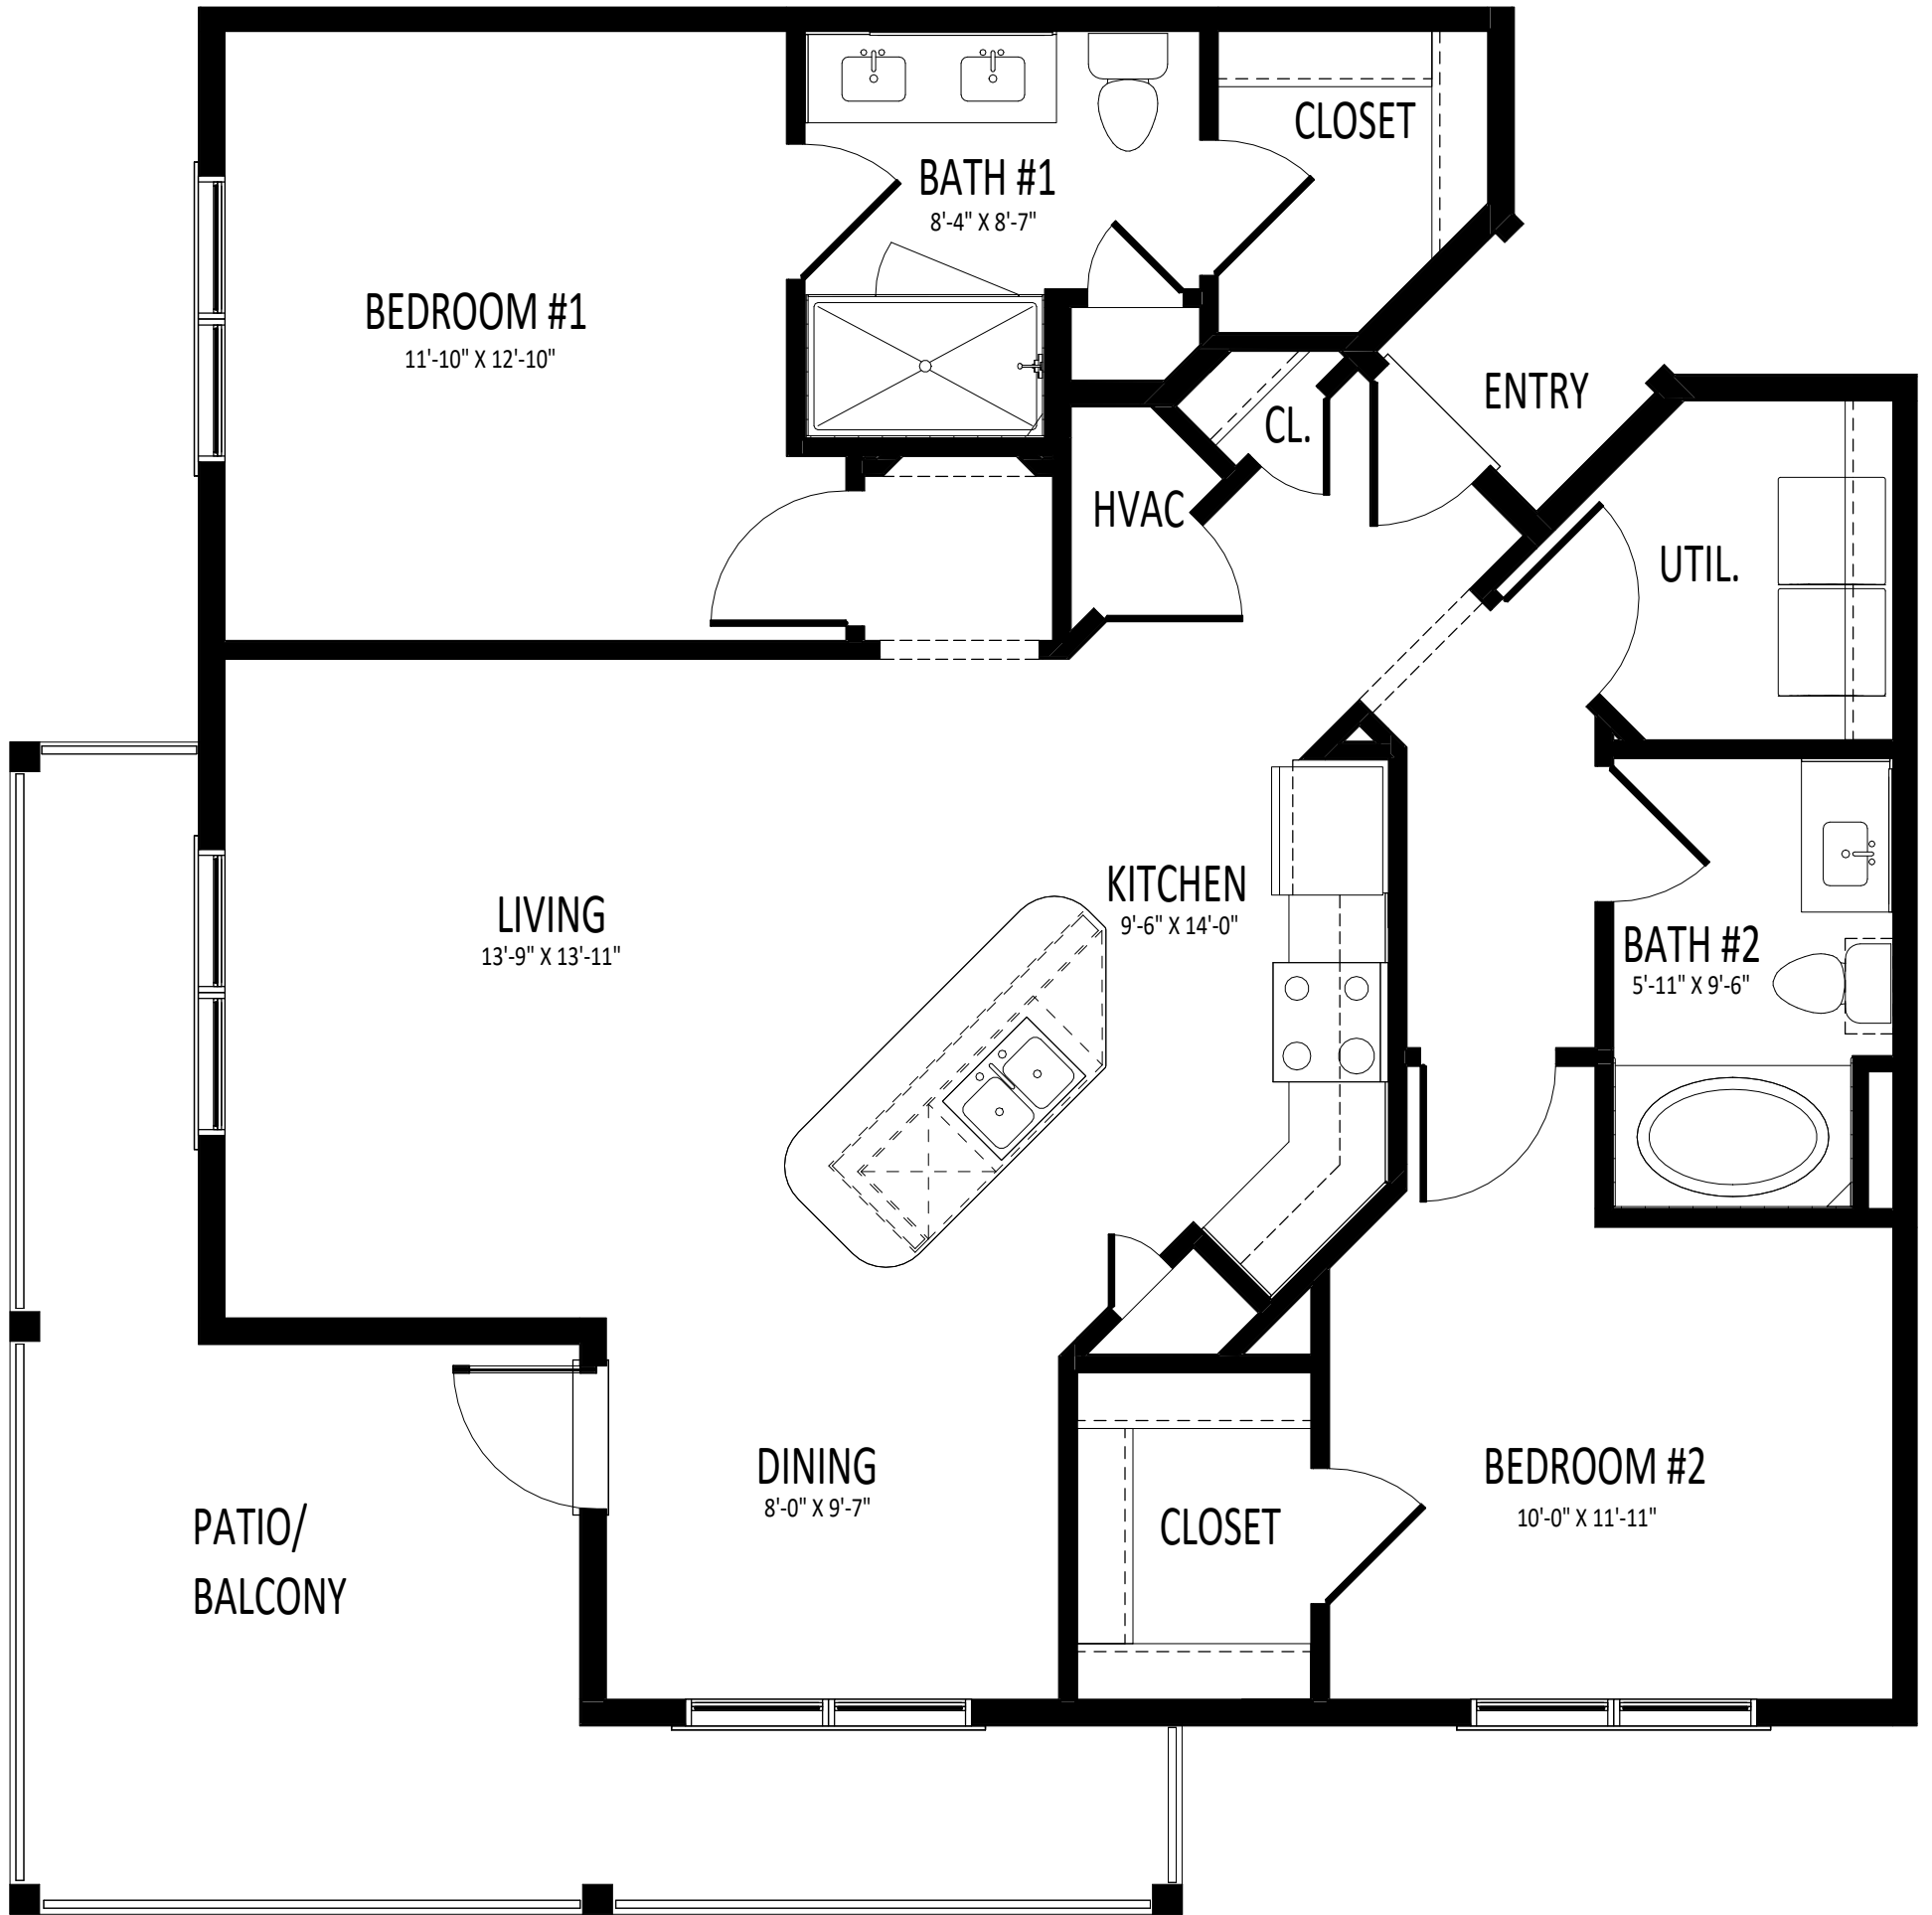

Sausalito

B2 TWO BED/TWO BATH
SCALE 1/4"=1'-0"

1,153 S.F.

Embrace Active Living