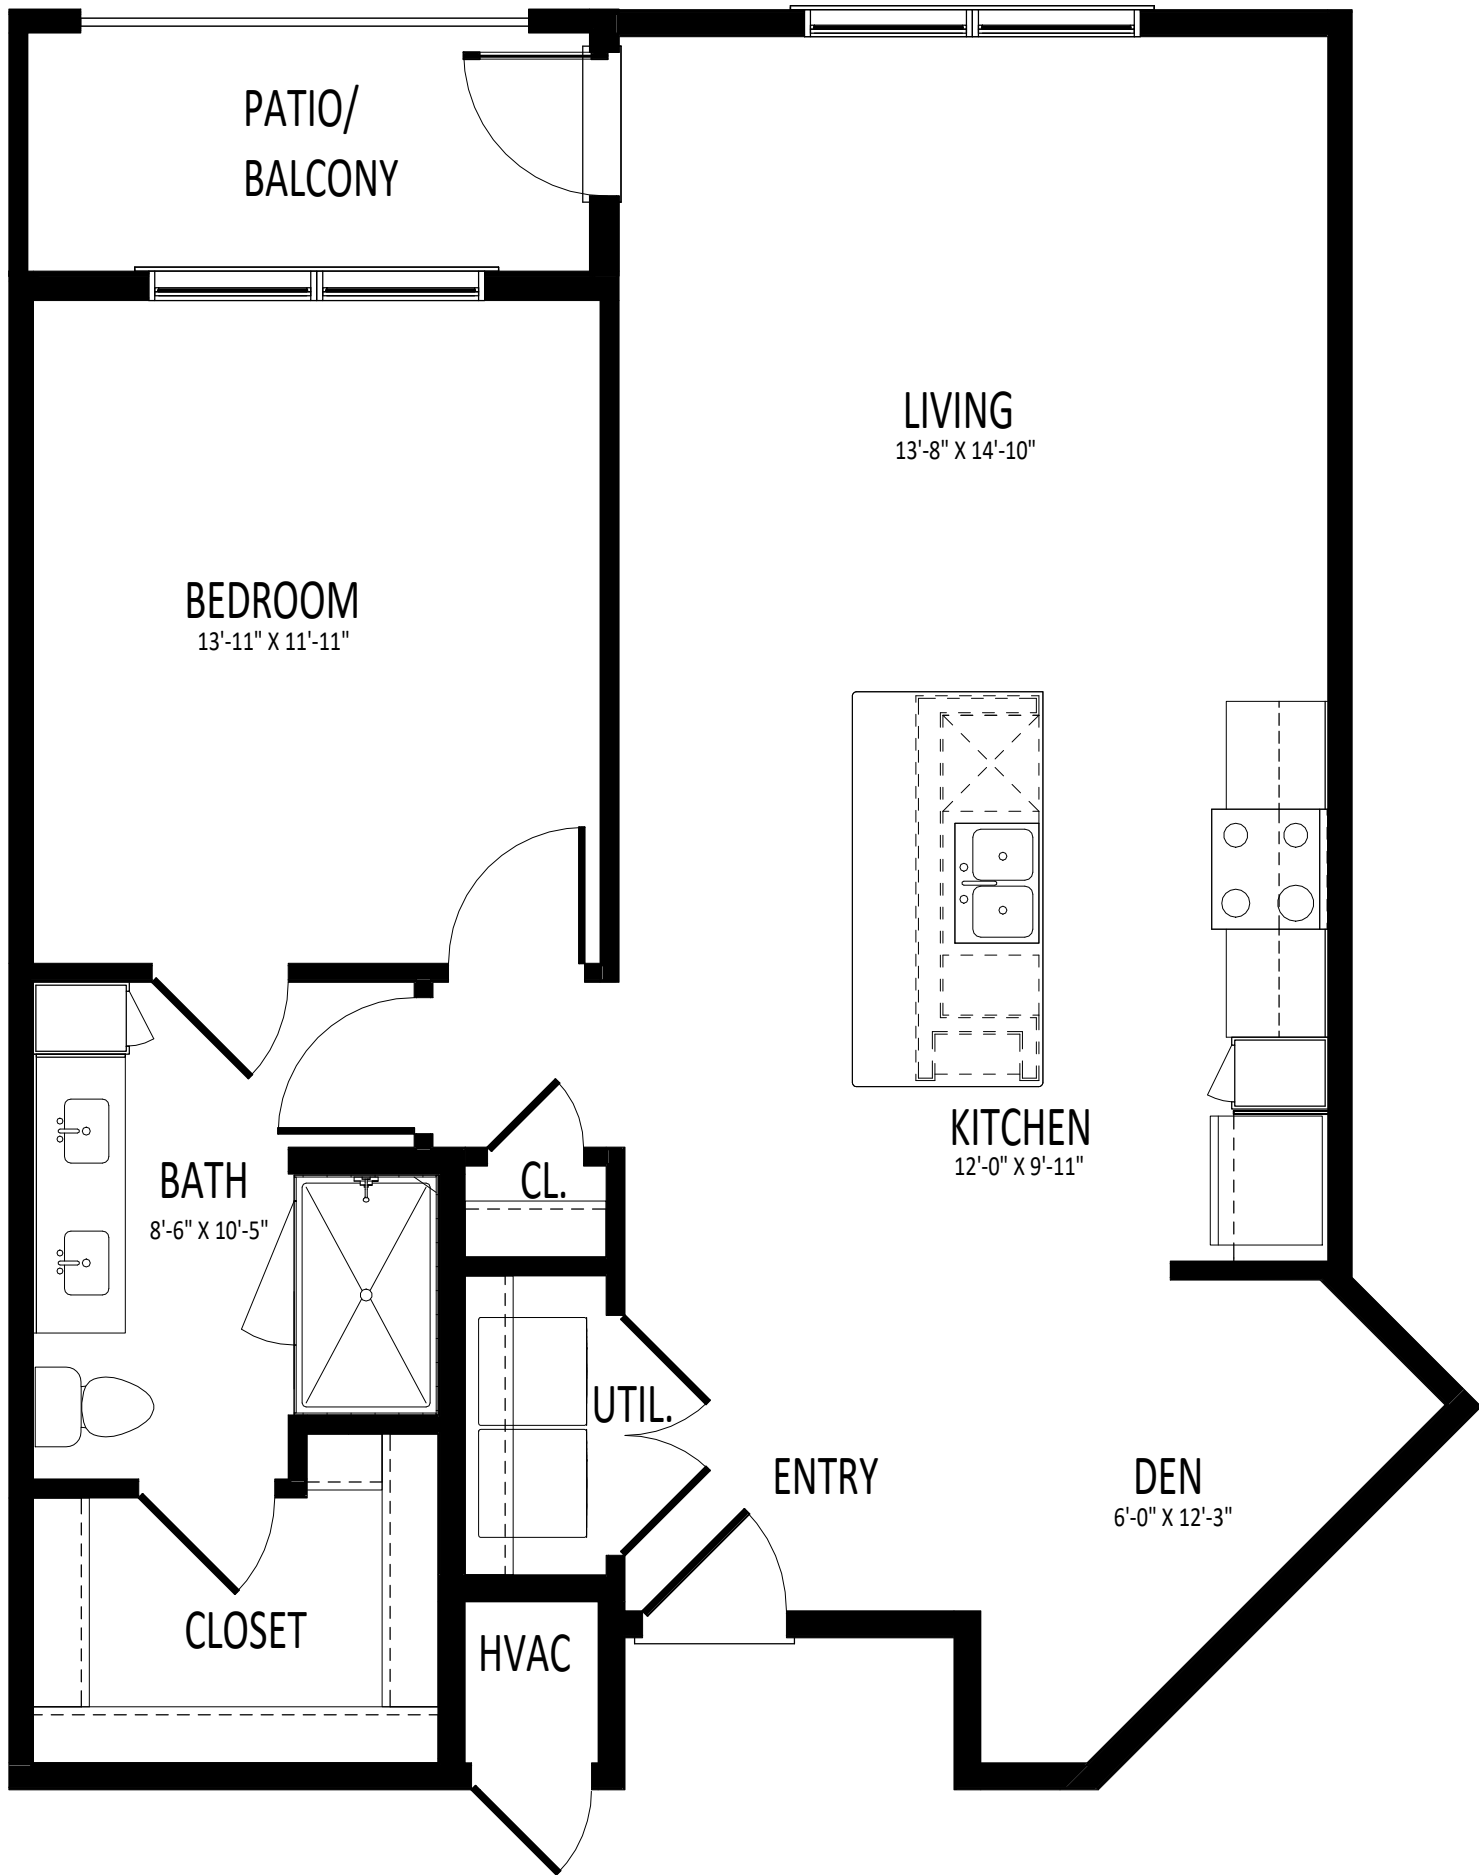

# Woodacre

**A3**

ONE BED/ONE BATH  
SCALE 1/4"=1'-0"

940S.F.

Embrace Active Living